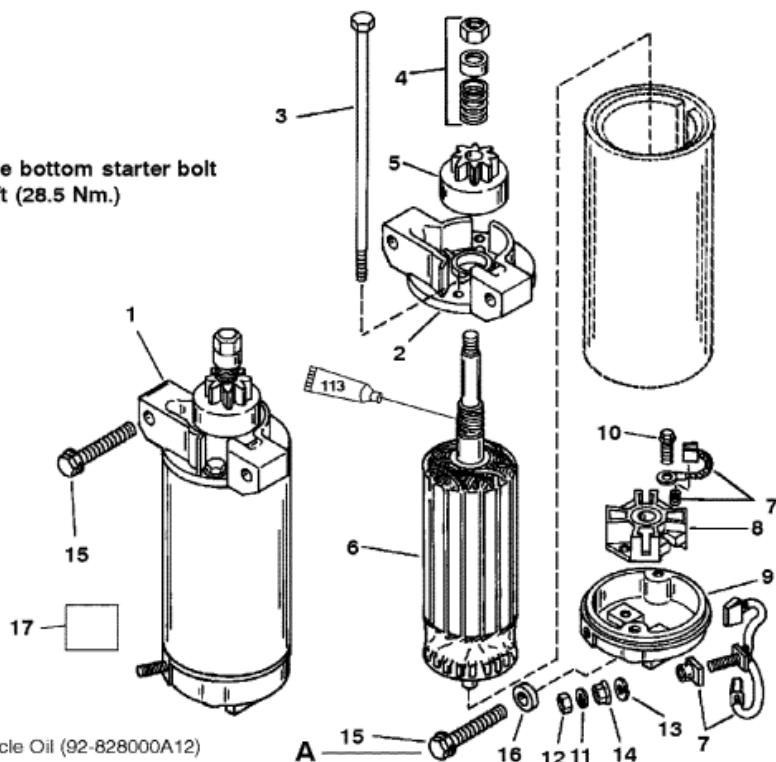

A - Torque bottom starter bolt to 21.0 lb-ft (28.5 Nm.)

113 4 Cycle Oil (92-828000A12)

Parts List

Ref	Class	Part	Description	Qty	Comment	Footnote
1	50	818445	STARTER MOTOR	1		
2		823639	DRIVE CAP	1		
3	10	823641	THRU BOLT	2		
4		823640T	DRIVE KIT	1		
5		13310T	PINION	1		
6		823638	ARMATURE	1		
7		75384	BRUSH/SPRING KIT	1		
8		61787	BRUSH HOLDER	1		
9		811901	COMMUTATOR CAP	1		
10		F15158	SCREW	2		
11	13	26992	LOCKWASHER	2		
12	11	94330	NUT (1/4-20)	2		
13	13	26992	LOCKWASHER	1		
14	11	20890	NUT (1/4-20)	1		
15	10	818934	SCREW (M8 X 40)	3		
16	23	824921	SPACER	1		
17	37	827282	DECAL-WARNING-HIGH VOLTAG	1		